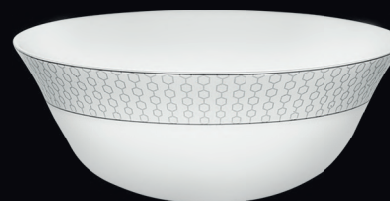

Platter
310 mm

Full Plate
275 mm

Serving Bowl
205 mm • 1.45 L

Soup Bowl
120 mm • 340 ml

ARIA GREY

Quarter Plate
200 mm

Soup Plate 9"
225 mm

Casserole with Clear Lid
200 mm • 1.35 L

Veg Bowl
100 mm • 180 ml

Cup & Saucer
160 ml

Coffee Mug
Regular • 180 ml

ARIA WHITE

Platter
310 mm

Full Plate
275 mm

Serving Bowl
205 mm • 1.45 L

Soup Bowl
120 mm • 340 ml

Quarter Plate
200 mm

Soup Plate 9''
225 mm

Casserole with Clear Lid
200 mm • 1.35 L

Veg Bowl
100 mm • 180 ml

Cup & Saucer
160 ml

Coffee Mug
Regular • 180 ml

STELLA GREY

Platter
310 mm

Full Plate
275 mm

Serving Bowl
205 mm • 1.45 L

Soup Bowl
120 mm • 340 ml

Quarter Plate
200 mm

Soup Plate 9"
225 mm

Casserole with Clear Lid
200 mm • 1.35 L

Veg Bowl
100 mm • 180 ml

Cup & Saucer
160 ml