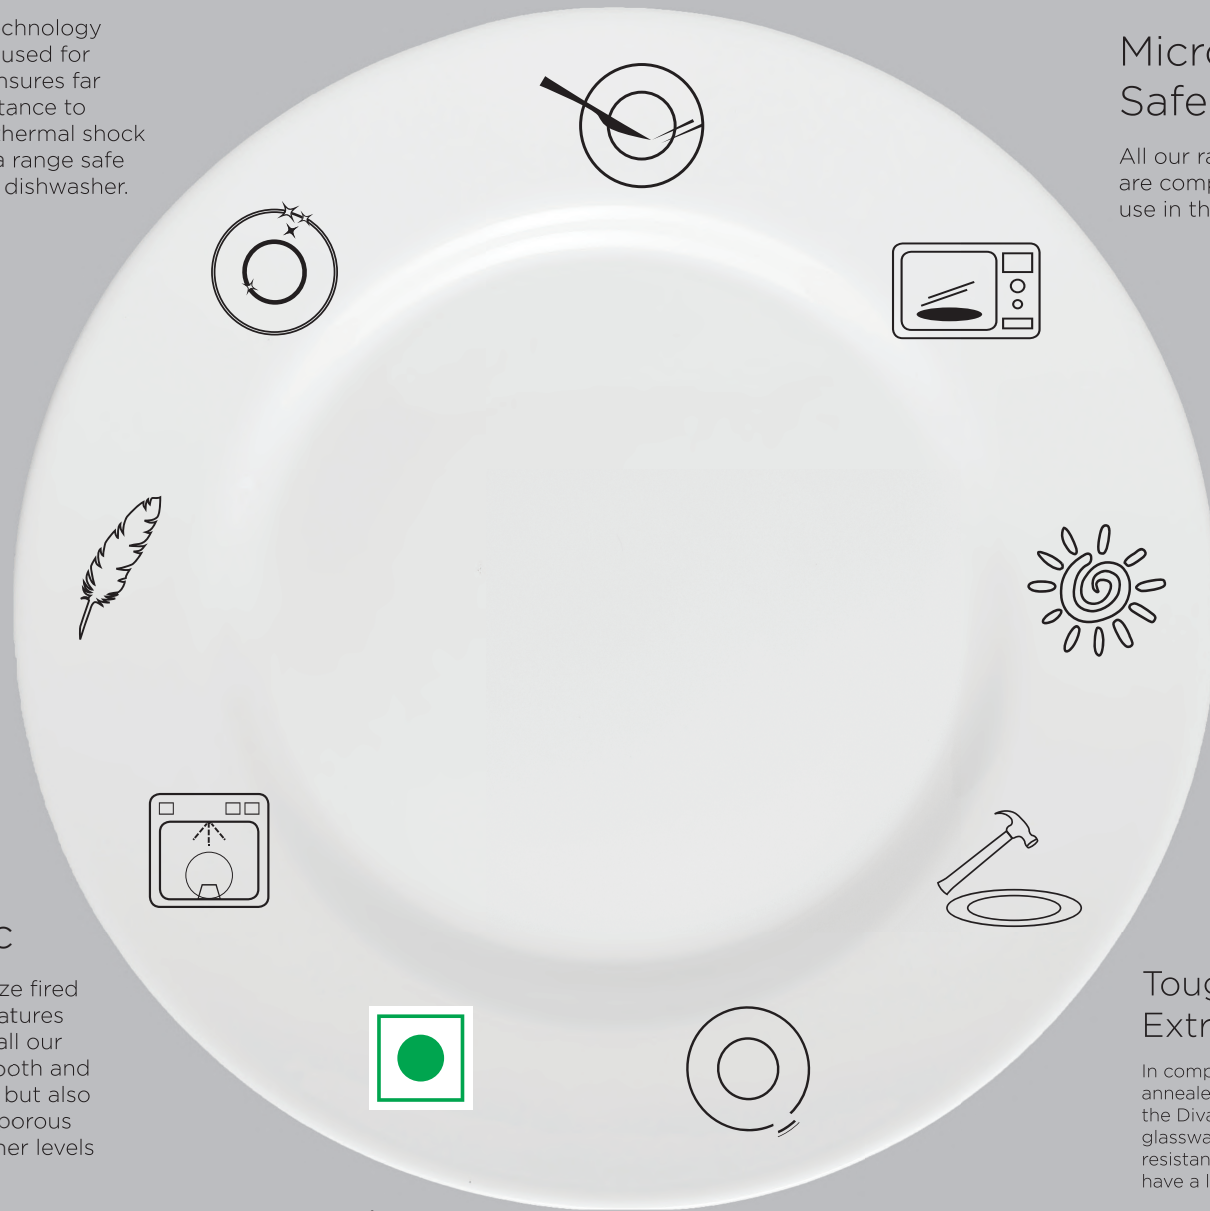

Dishwasher Safe

Advanced technology and process used for tempering ensures far greater resistance to impact and thermal shock to make Diva range safe to use in the dishwasher.

Scratch Resistance

The extraordinary glazing fired under highly controlled conditions ensures strong resistance to scratches and abrasions.

Microwave Safe

All our range of products are completely safe to use in the microwave.

Super Light

The European technology used to craft these products ensures much lighter and significantly thinner wares with almost zero surface porosity.

Super white

Enhanced whiteness is an outstanding feature with the Diva collection. We use the finest quality of chemical components to enhance the subtle glow of opal, making it whiter than ever.

100% Hygienic

The special glaze fired at high temperatures not only gives all our products a smooth and polished finish, but also ensures a non-porous surface for higher levels of hygiene.

Bone Ash Free

Our products are completely bone ash-free, meaning 100%-vegetarian.

Break Resistant

In an unlikely event of breakage, Diva tempered opal glassware shatters into harmless fragments, in contrast to the annealed glassware.

Toughened Extra Strong

In comparison to normal annealed glassware, the Diva tempered opal glassware has greater resistance to impact and have a longer usage life.

VELVETT
—COLLECTION—

La Opala's Velvett Collection exudes opulence and magnificence. Our luxurious and glamorous dinnerware sets have been expertly designed to let you create a statement at your dinner table. The Velvett Collection is beautifully crafted with an embossed look, a velvety shine and very modern patterns. Their intricate designs make them a must-have for those with an appetite for luxury.