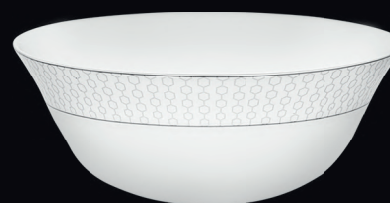

Full Plate
275 mm

Serving Bowl
205 mm • 1.45 L

Soup Bowl
120 mm • 340 ml

Quarter Plate
200 mm

Soup Plate 9"
225 mm

Casserole with Clear Lid
200 mm • 1.35 L

Veg Bowl
100 mm • 180 ml

Cup & Saucer
160 ml

Coffee Mug
Regular • 180 ml

STELLA WHITE

Platter
310 mm

Full Plate
275 mm

Serving Bowl
205 mm • 1.45 L

Soup Bowl
120 mm • 340 ml

Quarter Plate
200 mm

Soup Plate 9"
225 mm

Casserole with Clear Lid
200 mm • 1.35 L

Veg Bowl
100 mm • 180 ml

Cup & Saucer
160 ml

Coffee Mug
Regular • 180 ml

PEARL GREY

Platter
310 mm

Full Plate
275 mm

Serving Bowl
205 mm • 1.45 L